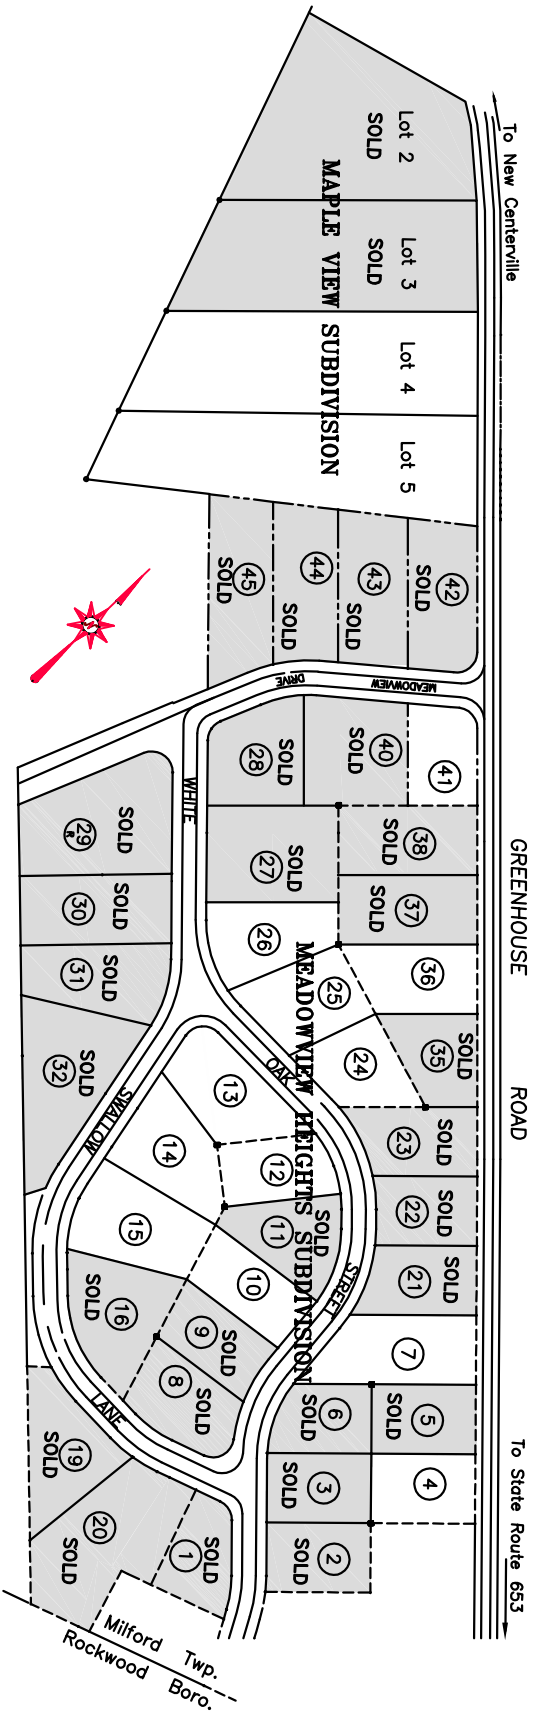

MAMCO, INC.

MAPLE VIEW – MEADOWVIEW HEIGHTS SUBDIVISIONS

Milford Township, Somerset County

MAPLE VIEW SUBDIVISION

- Lot 2. 1.50 Acres
- Lot 3. 1.51 Acres
- Lot 4. 1.63 Acres
- Lot 5. 1.63 Acres

MEADOWVIEW HEIGHTS SUBDIVISION

- | | | | | | | | |
|---------|------------|---------|------------|---------|------------|---------|------------|
| Lot 1. | 0.31 Acres | Lot 12. | 0.33 Acres | Lot 25. | 0.42 Acres | Lot 38. | 0.46 Acres |
| Lot 2. | 0.34 Acres | Lot 13. | 0.45 Acres | Lot 26. | 0.36 Acres | Lot 40. | 0.53 Acres |
| Lot 3. | 0.34 Acres | Lot 14. | 0.45 Acres | Lot 27. | 0.61 Acres | Lot 41. | 0.32 Acres |
| Lot 4. | 0.34 Acres | Lot 15. | 0.50 Acres | Lot 28. | 0.45 Acres | Lot 42. | 0.49 Acres |
| Lot 5. | 0.34 Acres | Lot 16. | 0.50 Acres | Lot 29. | 0.73 Acres | Lot 43. | 0.50 Acres |
| Lot 6. | 0.31 Acres | Lot 19. | 0.46 Acres | Lot 30. | 0.50 Acres | Lot 44. | 0.48 Acres |
| Lot 7. | 0.50 Acres | Lot 20. | 0.76 Acres | Lot 31. | 0.47 Acres | Lot 45. | 0.55 Acres |
| Lot 8. | 0.39 Acres | Lot 21. | 0.37 Acres | Lot 32. | 0.67 Acres | | |
| Lot 9. | 0.33 Acres | Lot 22. | 0.34 Acres | Lot 35. | 0.34 Acres | | |
| Lot 10. | 0.35 Acres | Lot 23. | 0.39 Acres | Lot 36. | 0.40 Acres | | |
| Lot 11. | 0.39 Acres | Lot 24. | 0.35 Acres | Lot 37. | 0.46 Acres | | |